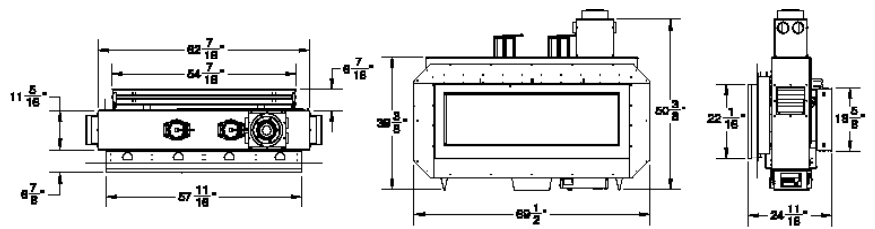

Please note: Due to elevation and fuel type, flame characteristics may not be exactly as shown.

FIREBOX PANEL OPTIONS

DIMENSIONS (SERIES D)

BURNER OPTIONS

Reference Dimensions Only. Dimensions subject to change. Please refer to installation manuals for detailed specifications.