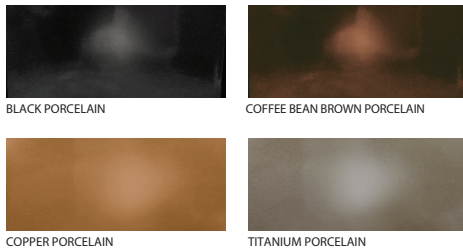

FIREBOX PANEL OPTIONS