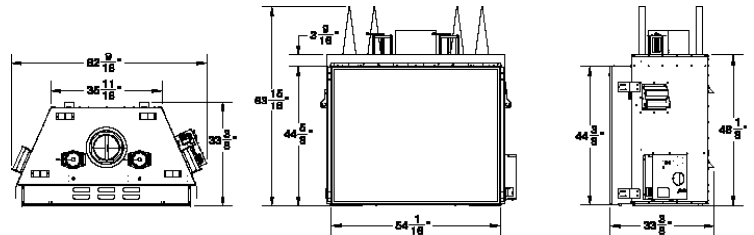

Please note: Due to elevation and fuel type, flame characteristics may not be exactly as shown.

FIREBOX PANEL OPTIONS

BURNER OPTIONS

DIMENSIONS (SERIES D)

Weight: 662 lbs.