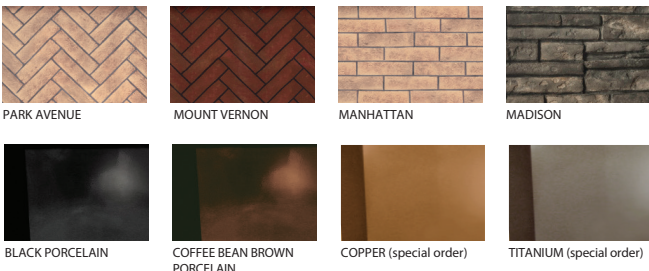

FIREBOX PANEL OPTIONS