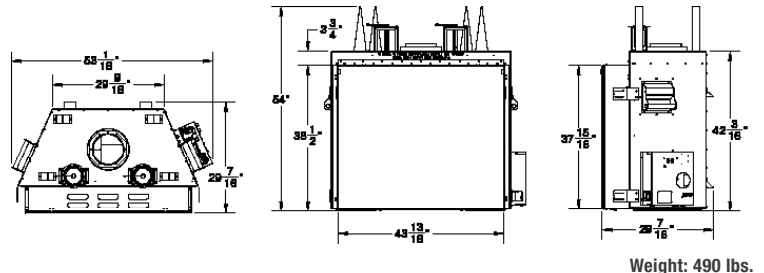

DIMENSIONS (SERIES D)