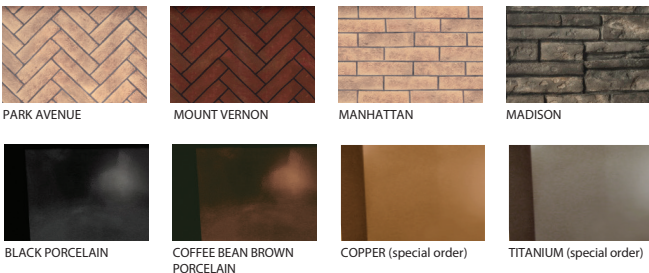

FIREBOX PANEL OPTIONS